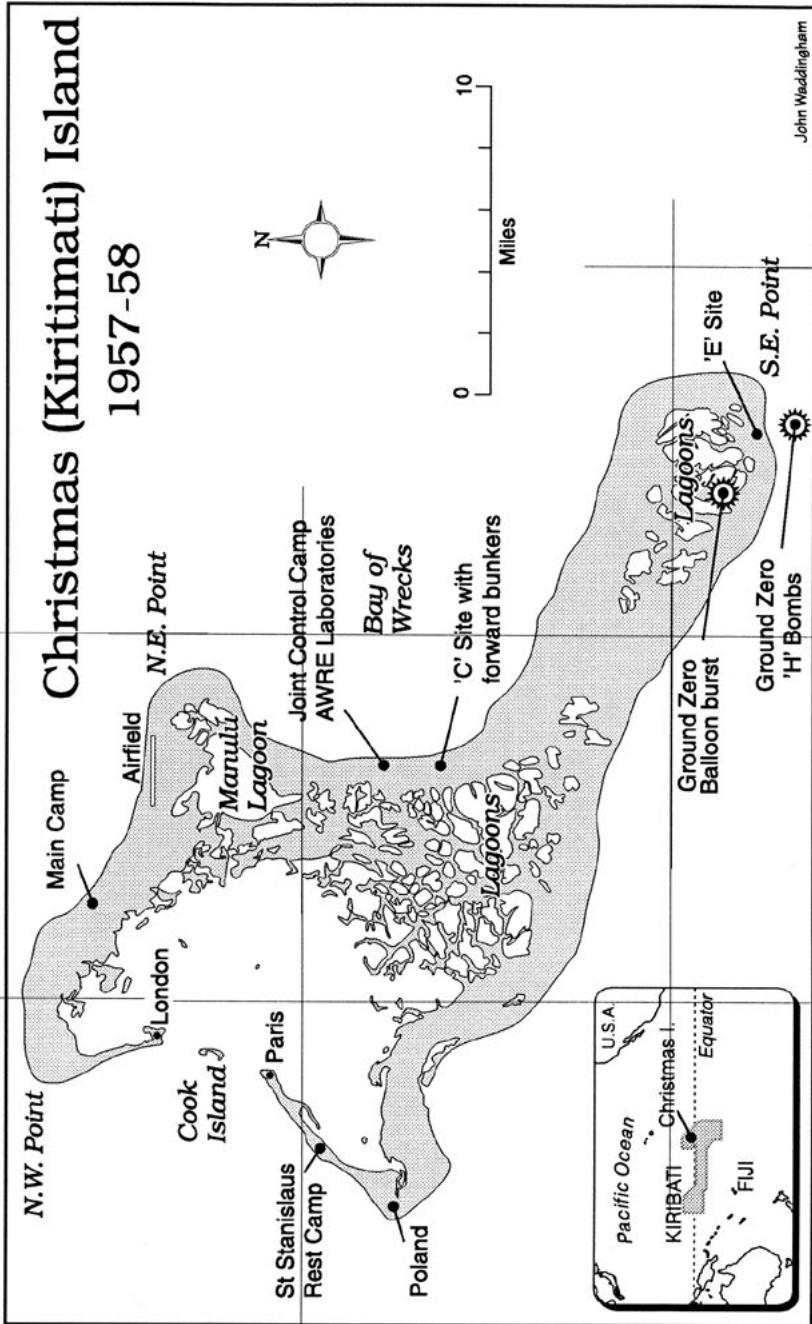

Maps

Map 1: Pacific Nuclear Test Sites, 1946–96
 Source: Drawn by John Waddingham.

Map 2: Christmas (Kiritimati) Island, 1957-58

Source: Drawn by John Waddingham.

This text is taken from *Grappling with the Bomb: Britain's Pacific H-bomb tests*, by Nic Maclellan, published 2017 by ANU Press,
The Australian National University, Canberra, Australia.