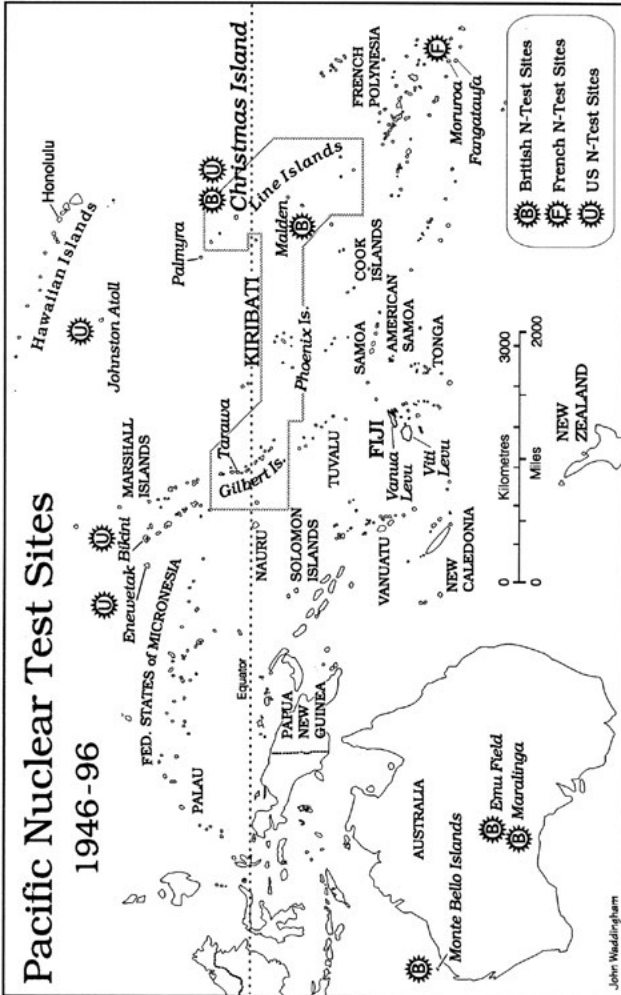

Maps

Map 1: Pacific Nuclear Test Sites, 1946–96
 Source: Drawn by John Waddingham.

Map 2: Christmas (Kiritimati) Island, 1957-58

Source: Drawn by John Waddingham.

This text is taken from *Grappling with the Bomb: Britain's Pacific H-bomb tests*, by Nic Maclellan, published 2017 by ANU Press,
The Australian National University, Canberra, Australia.