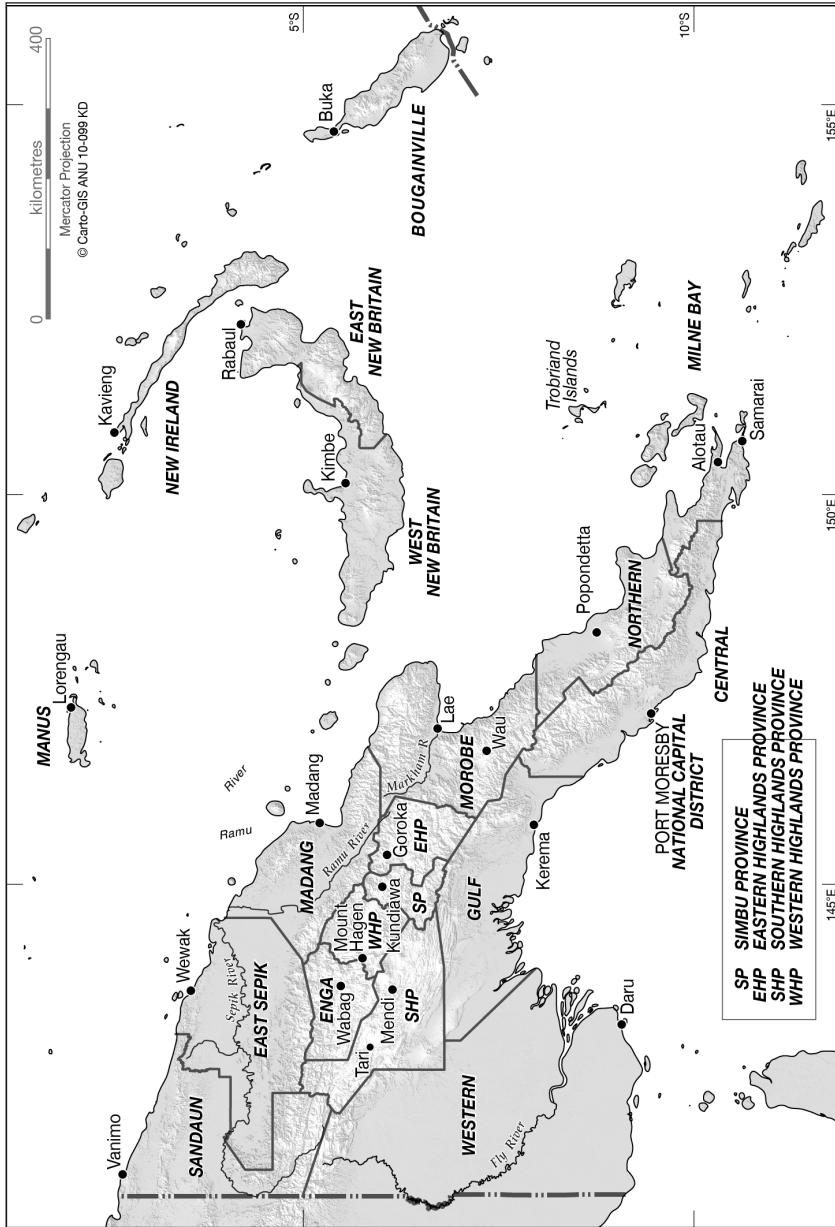

Maps

Map 0.1. Map of Papua New Guinea.

Source: Kay Dancey, CartoGIS, The Australian National University, Canberra, 13 January 2014.

Map 0.2. Map of Port Moresby.

Source: Kay Dancey, CartoGIS, The Australian National University, Canberra, 10 January 2012.

This text taken from *Name, Shame and Blame: Criminalising consensual sex in Papua New Guinea*, by Christine Stewart, published 2014 by ANU Press, The Australian National University, Canberra, Australia.